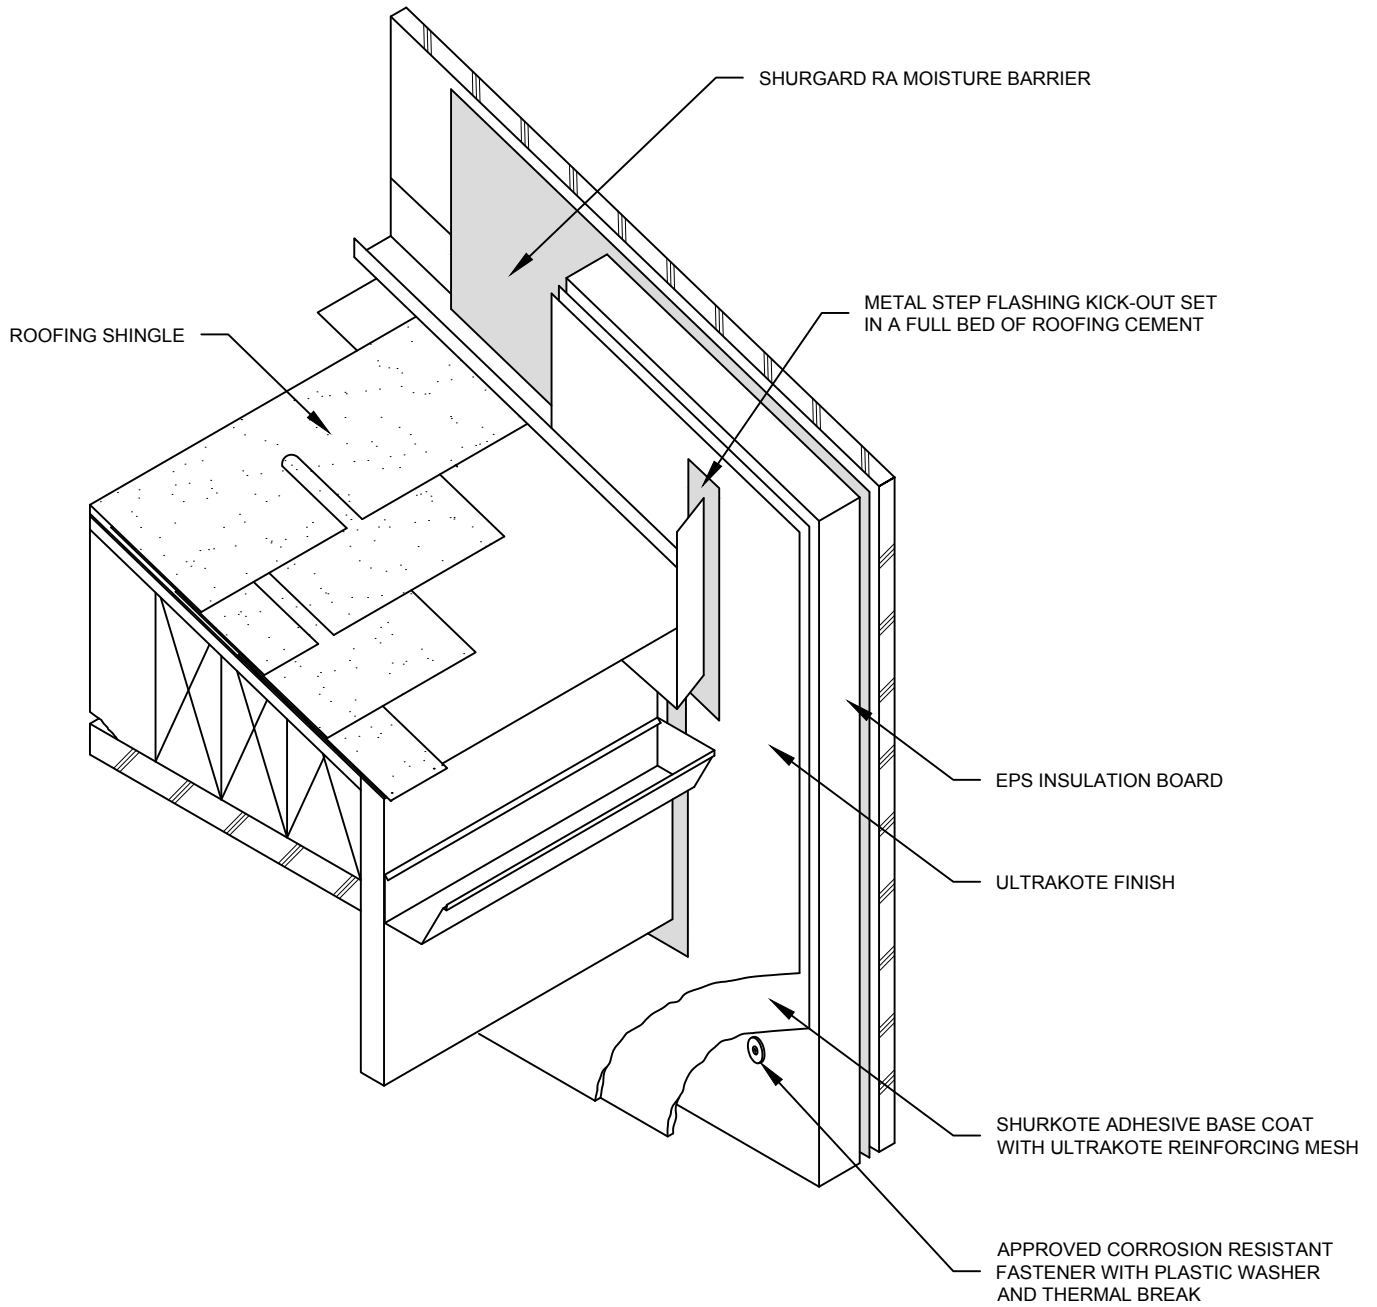

# COMPLETED KICK OUT FLASHING AT ROOF / WALL TERMINATION

WM-RA 4.6

DO NOT INSTALL THE GUTTER SYSTEM UNTIL THE WM-RA EIFS SYSTEM HAS BEEN COMPLETED